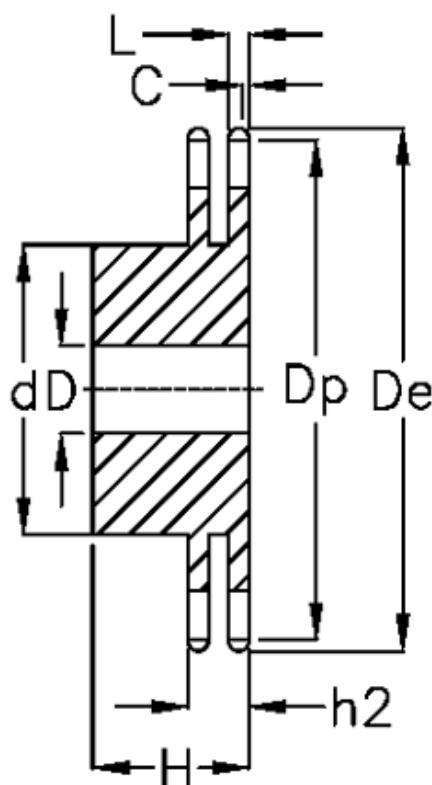

Article number: 616012003011

Description: Sprocket 06 B-2 Z=11 duplex  
predrilled

## Measures

C	= 1	h2	= 15.4
d	= 22	L	= 5.2
D	= 10±0,5	Number of teeth	= 11
De	= 37		
Dp	= 33.8		
For chain size	= 3/8" x 7/32"		
For chain type	= 06 B-2		
H	= 25		